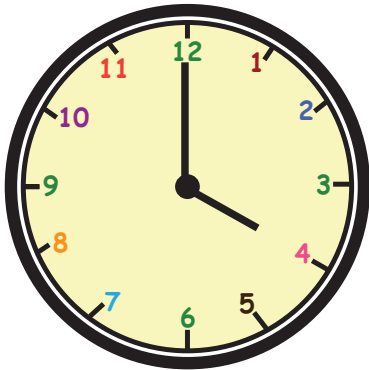

Name : Class :

Time

What time is it ?

AM.

PM.